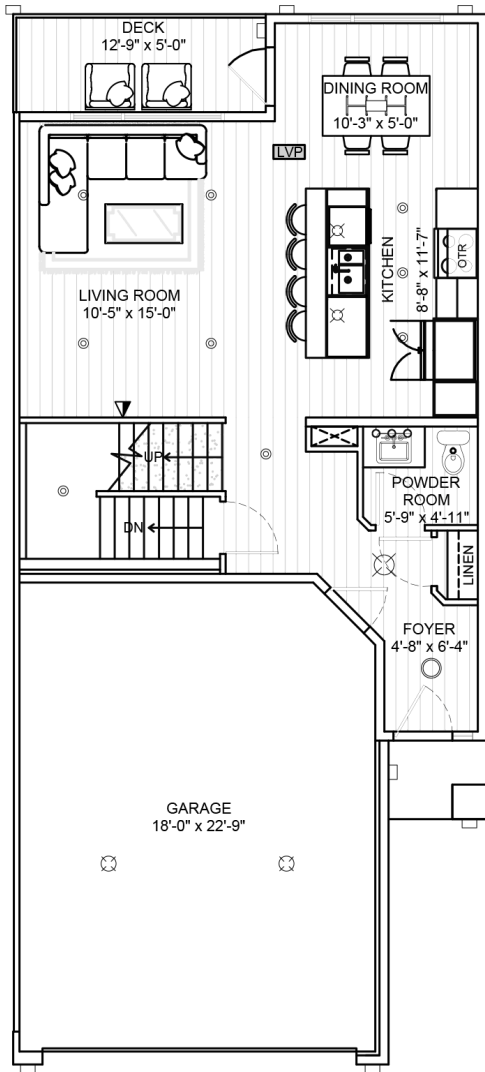

GREY HERON RISE

The Heron I

3 Bed | 2.5 Bath

1827 Sqft.

Main Level

Second Level

Lower Level (Optional Development)

A QUALICO Company