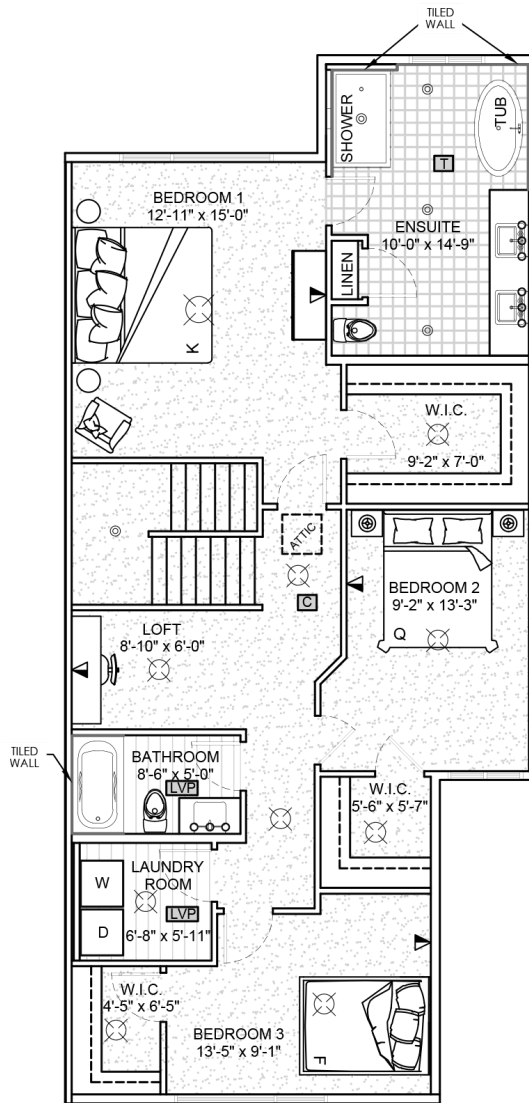

GREY HERON RISE

The Heron I

3 Bed | 2.5 Bath

1827 Sqft.

Main Level

Second Level

Lower Level (Optional Development)

A QUALICO Company

*The developer reserves the right to change plans, specifications, features, materials, and dimensions without notice in its sole discretion. All renderings, colour schemes, floor plans, maps and displays are artists' conceptions and for illustration purposes only. See sales representative for full details. E&OE.