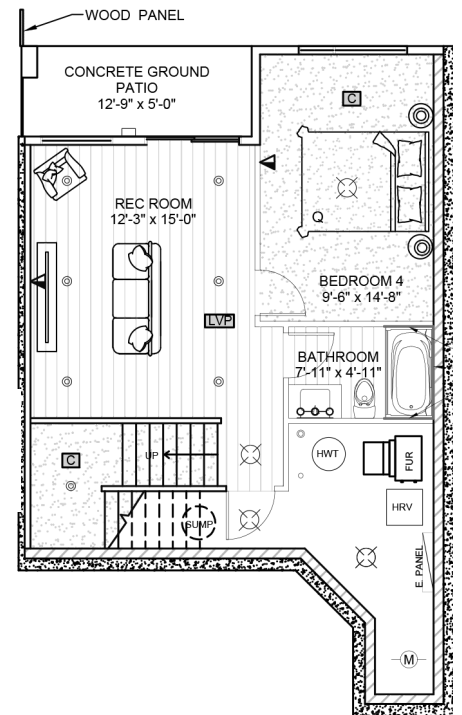

GREY HERON RISE

The Heron I

3 Bed | 2.5 Bath

1827 Sqft.

Main Level

Second Level

Lower Level (Optional Development)

A QUALICO Company