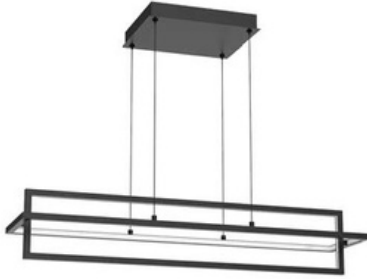

LIGHTING PACKAGE

PREMIUM LIGHTING PACKAGE

*All suite interior lighting will be 3000K colour temperature (Warm White)

Formal Dining Pendant
(45" Long LED Strip)