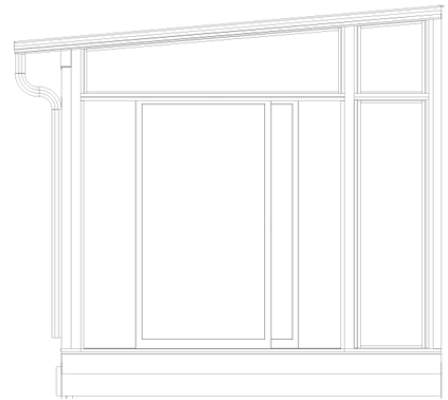

3-SEASON SUNROOMS BY SUNCO

Extend your living space and enjoy the beauty of every season with our versatile 3-Season Sunroom, designed to bring the outdoors in.

Features

- 170 SF of added living space
- Sleek black roof system with integrated fascia, gutter, and water management
- Durable commercial-grade carpet tile in 'Ancient Gray'
- Sturdy construction with 16" OC joists, vapor barrier, and subflooring
- Wall system with patio doors, framed glass panels, clear transoms, and tempered knee walls
- Fire-rated demising wall for enhanced safety between units
- Approx. 17' x 10'

FRONT VIEW

SIDE VIEW

Please note: Sunroom images shown are from a similar project and are intended to provide an idea of the design and ambiance. Actual sunrooms will vary in appearance & layout.

FEATURE WALL UPGRADE